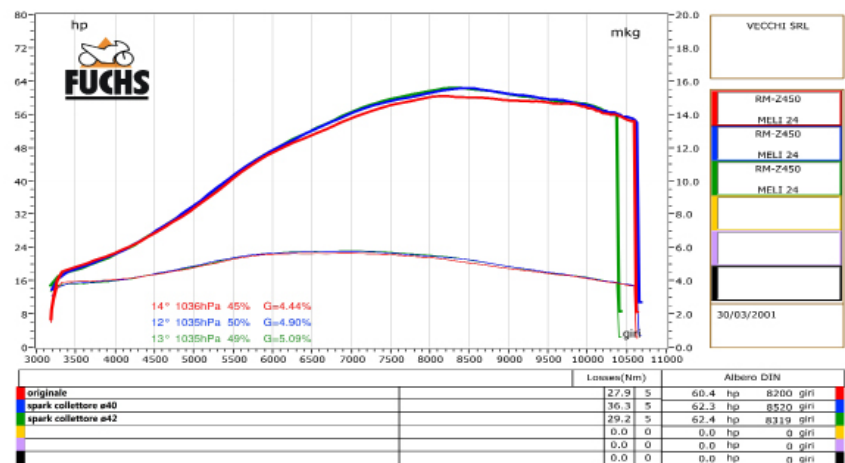

RM-Z 250

RM-Z 450

GSU8005D

FULL SYSTEM

stainless steel collector + dark silencer
for RM-Z 450

dB 113,5

dB with dB killer **G9925** - 111,5

YAMAHA