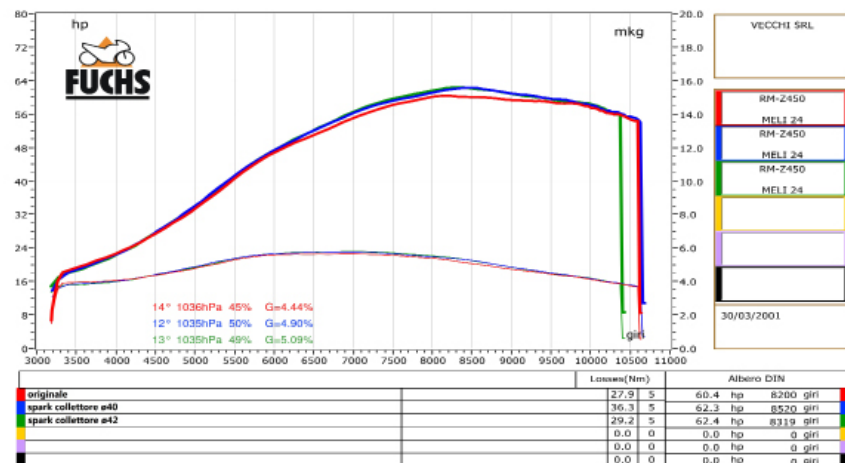

RM-Z 250

RM-Z 450

GSU8005D

FULL SYSTEM

stainless steel collector + dark silencer
for RM-Z 450

dB 113,5

dB with dB killer **G9925** - 111,5

YAMAHA